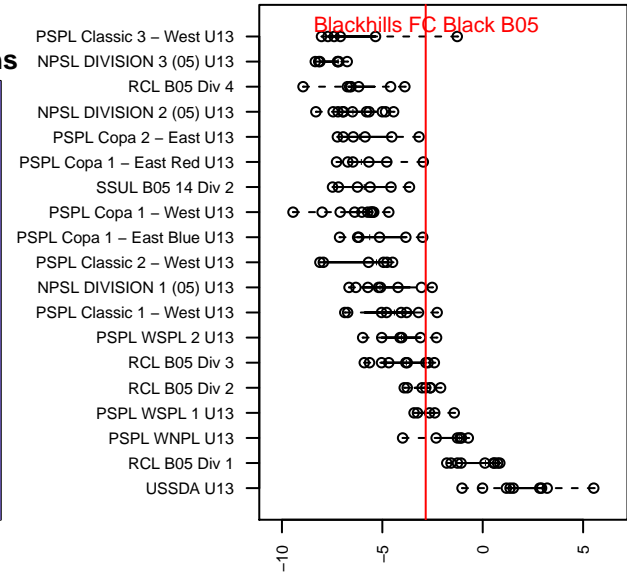

Blackhills FC Black B05

Blackhills FC
 Olympia, WA
 B05 total strength=1005
 attack=2.84 defense=1.46
 fall league = RCL B05 Div 2

alt names used:
 06 Blackhills B05 Black
 BLACKHILLS FC B 05 BLACK A
 BLACKHILLS FC B 05 BLACK A (WA)
 Blackhills FC B05 Black A
 Blackhills FC B05 Black A

Venues played:
 2017 Clash At the Border Super Gold/Silver
 2017 Nike Crossfire Challenge Super Group U'
 2017 Rimland Challenge Premier U13
 2017 RCL B05 Div 2
 2017 WYS Presidents Cup B05 Division 1

**attack and defense variance (black dot)
relative to other teams
and top 10 in region**

**attack and defense rating
relative to others at age
and all opponents in last 13 months**

Performance relative to 13 month average