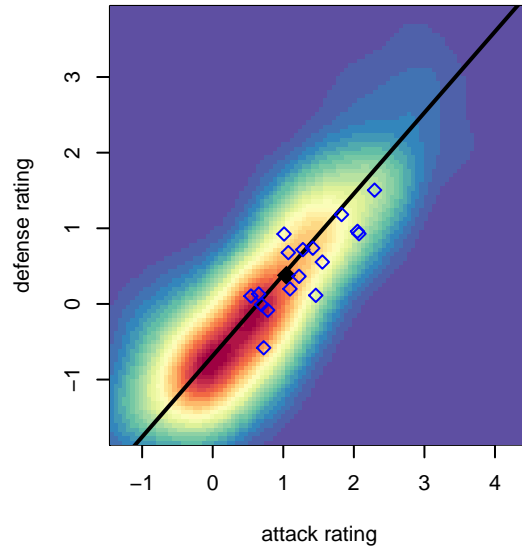

Blackhills FC Black B05

Blackhills FC
 Olympia, WA
 B05 total strength=1005
 attack=2.84 defense=1.46
 fall league = RCL B05 Div 2

alt names used:
 06 Blackhills B05 Black
 BLACKHILLS FC B 05 BLACK A
 BLACKHILLS FC B 05 BLACK A (WA)
 Blackhills FC B05 Black A
 Blackhills FC B05 Black A

**attack and defense variance (black dot)
relative to other teams
and top 10 in region**

**attack and defense rating
relative to others at age
and all opponents in last 13 months**

Performance relative to 13 month average