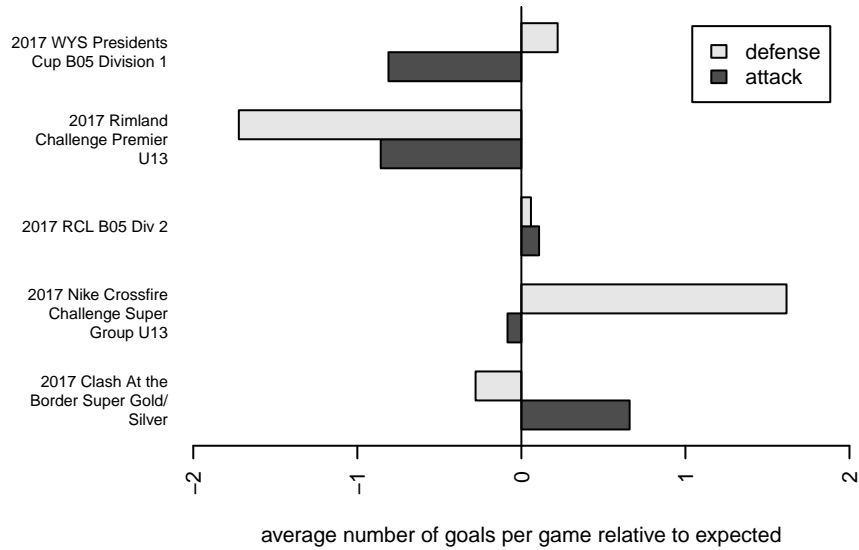

Blackhills FC Black B05

Blackhills FC
 Olympia, WA
 B05 total strength=1005
 attack=2.84 defense=1.46
 fall league = RCL B05 Div 2

alt names used:
 06 Blackhills B05 Black
 BLACKHILLS FC B 05 BLACK A
 BLACKHILLS FC B 05 BLACK A (WA)
 Blackhills FC B05 Black A
 Blackhills FC B05 Black A

Venues played:
 2017 Clash At the Border Super Gold/Silver
 2017 Nike Crossfire Challenge Super Group U'
 2017 Rimland Challenge Premier U13
 2017 RCL B05 Div 2
 2017 WYS Presidents Cup B05 Division 1

**attack and defense variance (black dot)
relative to other teams
and top 10 in region**

**attack and defense rating
relative to others at age
and all opponents in last 13 months**

Performance relative to 13 month average