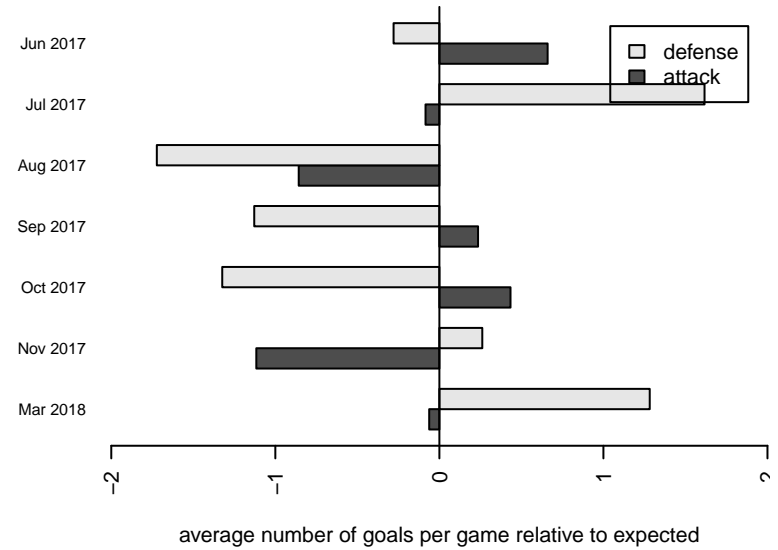

Performance relative to 13 month average