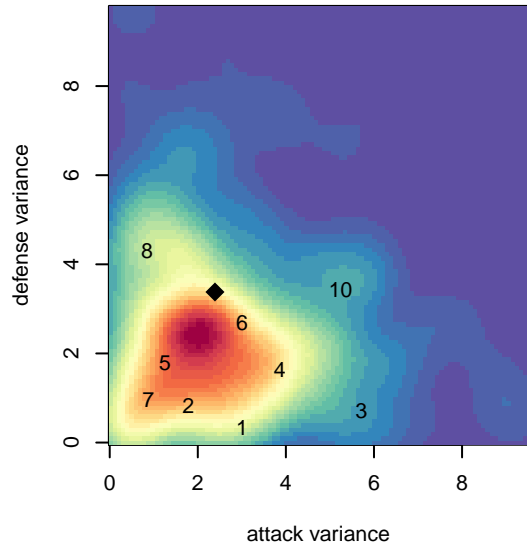

Blackhills FC Black B05

Blackhills FC
 Olympia, WA
 B05 total strength=1005
 attack=2.84 defense=1.46
 fall league = RCL B05 Div 2

alt names used:
 06 Blackhills B05 Black
 BLACKHILLS FC B 05 BLACK A
 BLACKHILLS FC B 05 BLACK A (WA)
 Blackhills FC B05 Black A
 Blackhills FC B05 Black A

**attack and defense variance (black dot)
relative to other teams
and top 10 in region**

**attack and defense rating
relative to others at age
and all opponents in last 13 months**

Performance relative to 13 month average