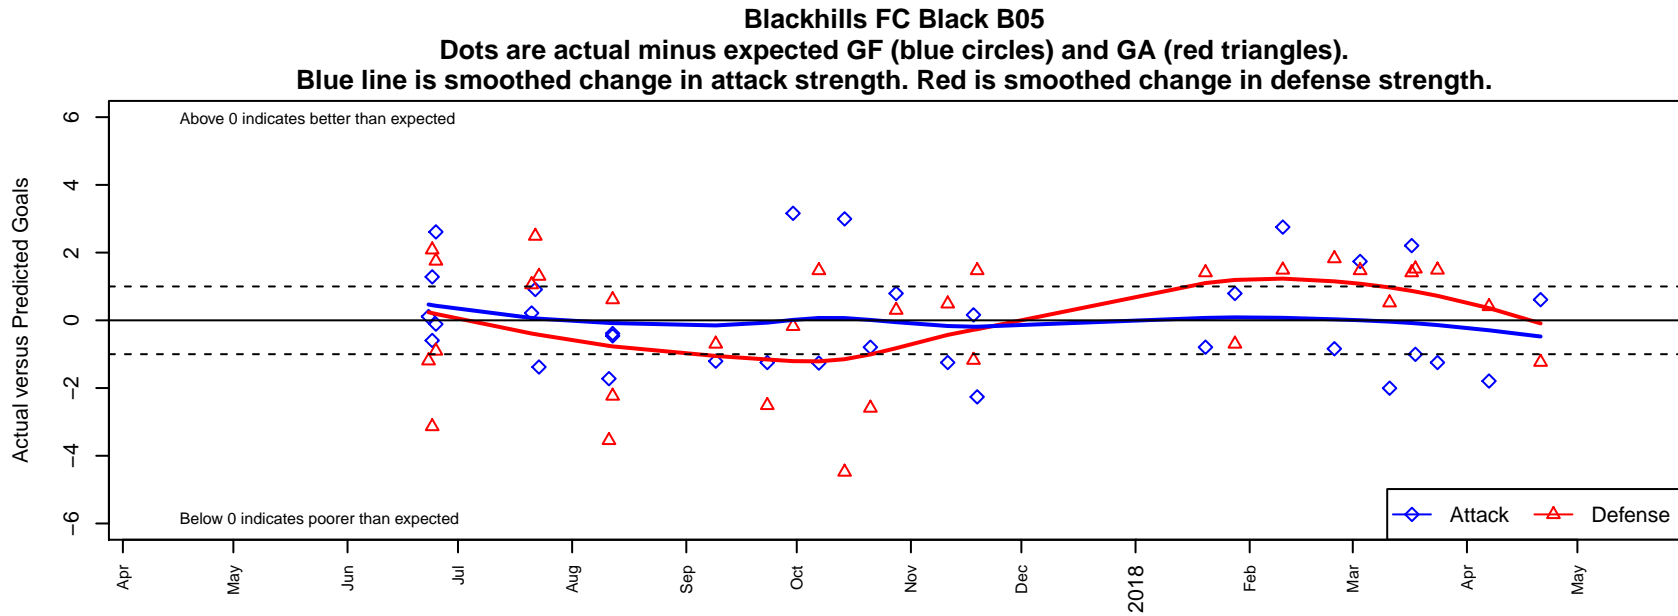

Blackhills FC Black B05

Blackhills FC
 Olympia, WA
 B05 total strength=1005
 attack=2.84 defense=1.46
 fall league = RCL B05 Div 2

alt names used:
 06 Blackhills B05 Black
 BLACKHILLS FC B 05 BLACK A
 BLACKHILLS FC B 05 BLACK A (WA)
 Blackhills FC B05 Black A
 Blackhills FC B05 Black A

**attack and defense variance (black dot)
relative to other teams
and top 10 in region**

**attack and defense rating
relative to others at age
and all opponents in last 13 months**

Performance relative to 13 month average